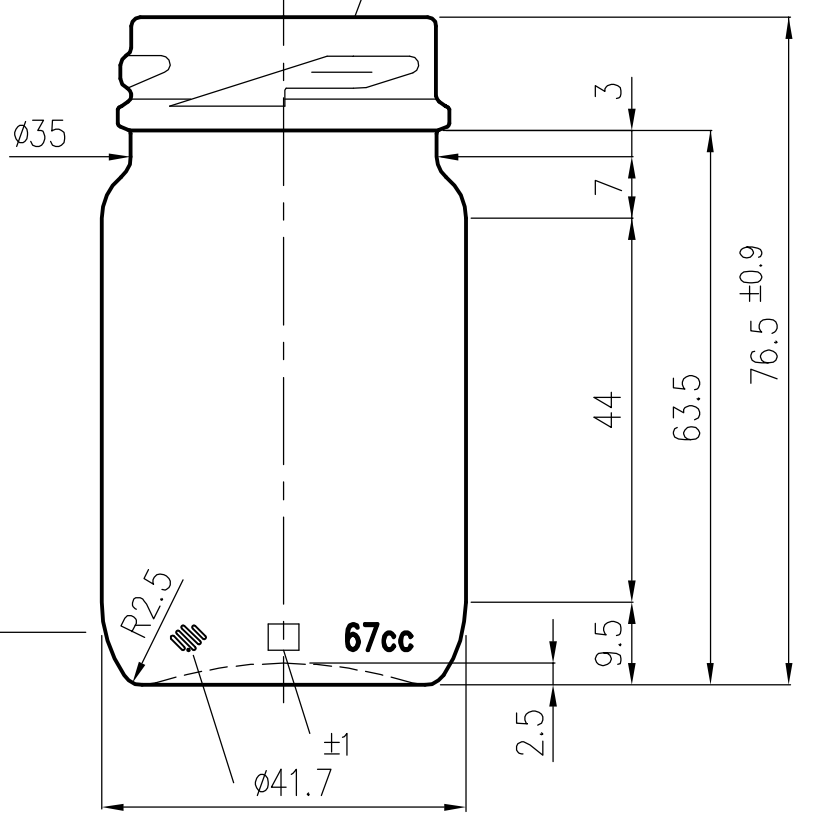

FLAT T038 REGULAR  
FD 146 (2)

DİĞER YARIMDA  
ON THE OTHER SIDE

AMBLEM  
TRADE MARK

KALIP NO  
MOULD NO